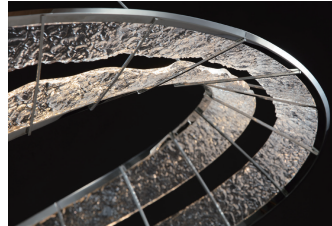

Incorporating
Classics
Into Art Design

HC2330A-7A
Stainless steel+Acrylic
40W

HC2330A-20A
Stainless steel+Acrylic
65W

Perfect Fusion Of Power
And Form