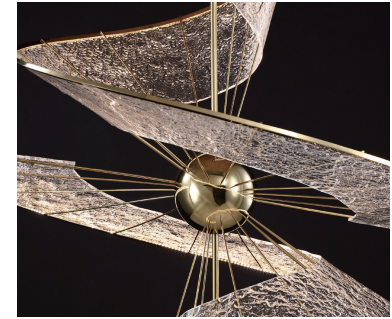

NO2008A-12A
Stainless steel+Acrylic
80W

Higher Than Decorative Art