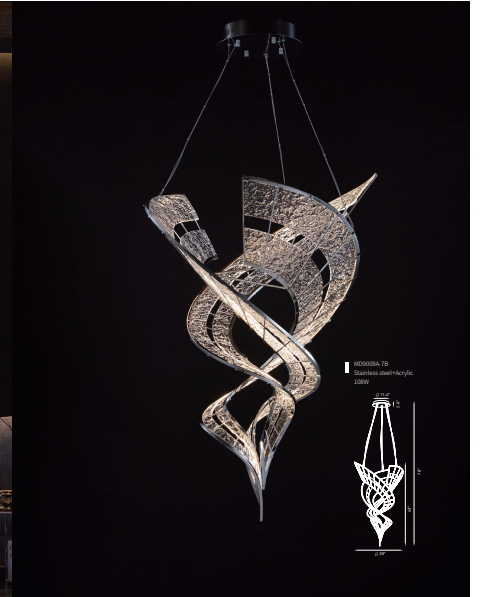

IRIS Collection