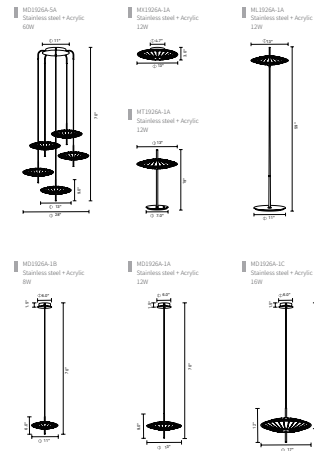

MD1928B-1C
Aluminum + Acrylic
14W

Space Master Wandering
Between Reality And Fantasy
Give New Emotional
Meaning To Space

No Style Interpretation Style

New art installation lighting pays more attention to the creation of art itself and the philosophical thinking of design. It breaks away from the boundary of style and redefines the way of getting along with space. It can also make space, material and user's emotion highly integrate through personalized customization, so as to make art more free and colorful.