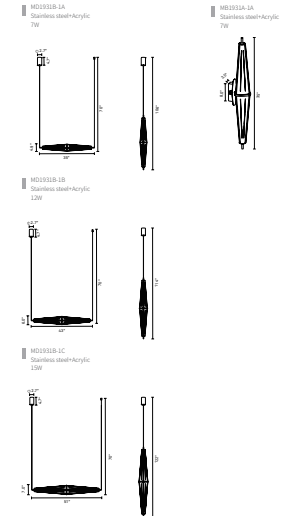

MD1928B-1C
Aluminum + Acrylic
14W

Space Master Wandering
Between Reality And Fantasy
Give New Emotional
Meaning To Space

No Style Interpretation Style

New art installation lighting pays more attention to the creation of art itself and the philosophical thinking of design. It breaks away from the boundary of style and redefines the way of getting along with space. It can also make space, material and user's emotion highly integrate through personalized customization, so as to make art more free and colorful.