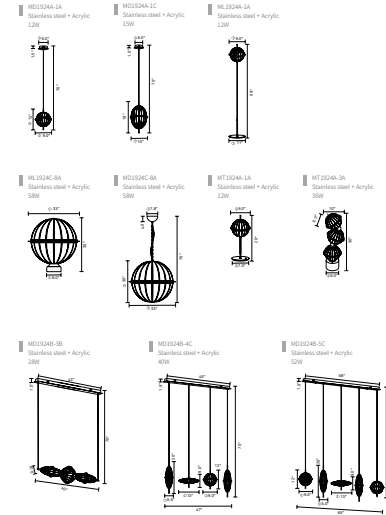

1926

This is the future
New art installation lighting is the
future of facegood.
It is also the best way to get along
with space.

IRIS Collection

IRIS Collection

1925

Between Art Installation
And Humanistic Life
Explore The Delicate
Balanc

An installation is an infinite amplification of artistry, and we put the human side into the scale of thinking, which presents the organic unity of controllability, artistry and functionality. More popular interpretation, it can change the size of the design, to achieve a tact balance between art and space.