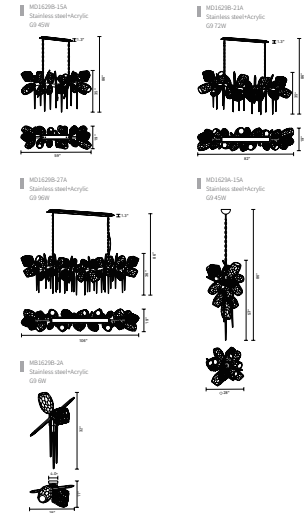

1629

Let The Work Become
A Kind Of New Decorative Art

9001

IRIS Collection