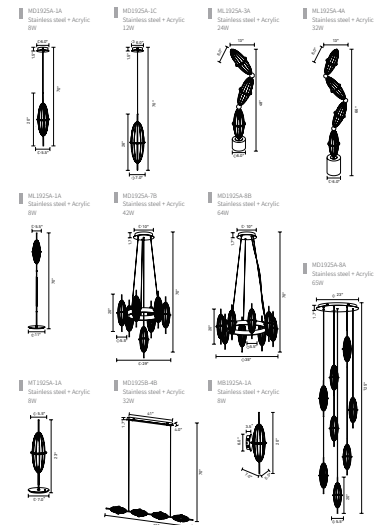

IRIS Collection