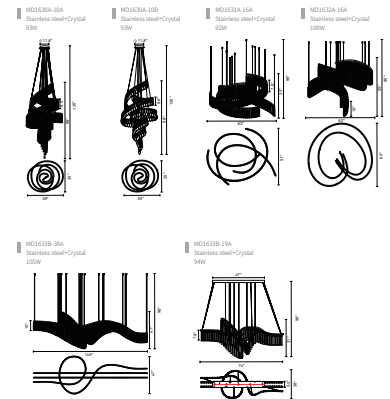

An installation is an infinite amplification of artistry, and we put the human side into the scale of thinking, which presents the organic unity of controllability, artistry and functionality. More popular interpretation, it can change the size of the design, to achieve a tact balance between art and space.

IRIS Collection

I 1633

IRIS Collection

1630

The Most Pure Modern Style Of Light Luxury

1631

1632

IRIS Collection