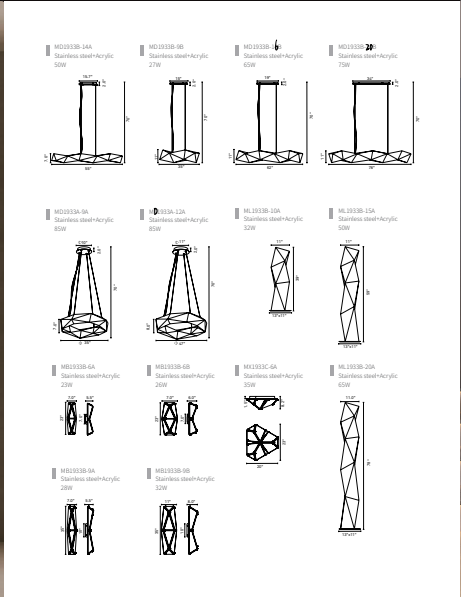

NO2006A-04A
Stainless steel+Acrylic
110W

NO2006A-3A
Stainless steel+Acrylic
200W

NO2006A-08
Stainless steel+Acrylic
120W

1928

MD1928B-9A
Aluminum + Acrylic
95W

MD1928B-1A
Aluminum + Acrylic
8W

MD1928B-1B
Aluminum + Acrylic
12W