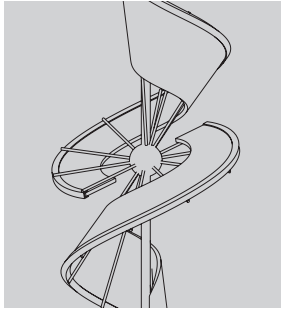

Tension Interpretation Of Geometry