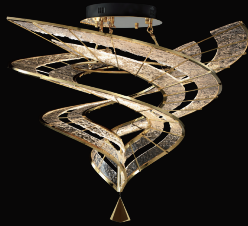

NO2008A-12A
Stainless steel+Acrylic
80W

Higher Than Decorative Art