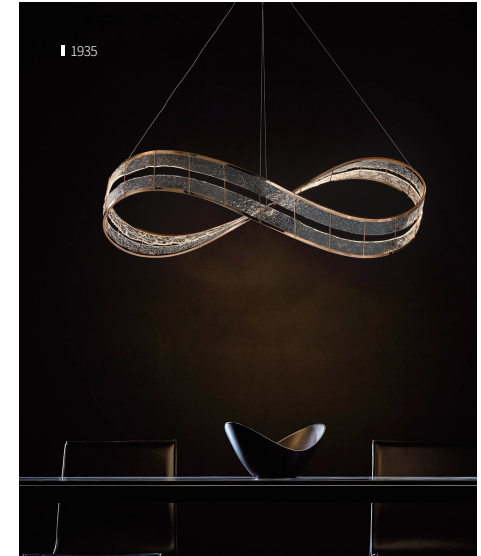

Incorporating
Classics
Into Art Design

HC2330A-7A
Stainless steel+Acrylic
40W

HC2330A-20A
Stainless steel+Acrylic
65W

HC2330A-12A
Stainless steel+Acrylic
72W

Perfect Fusion Of Power
And Form