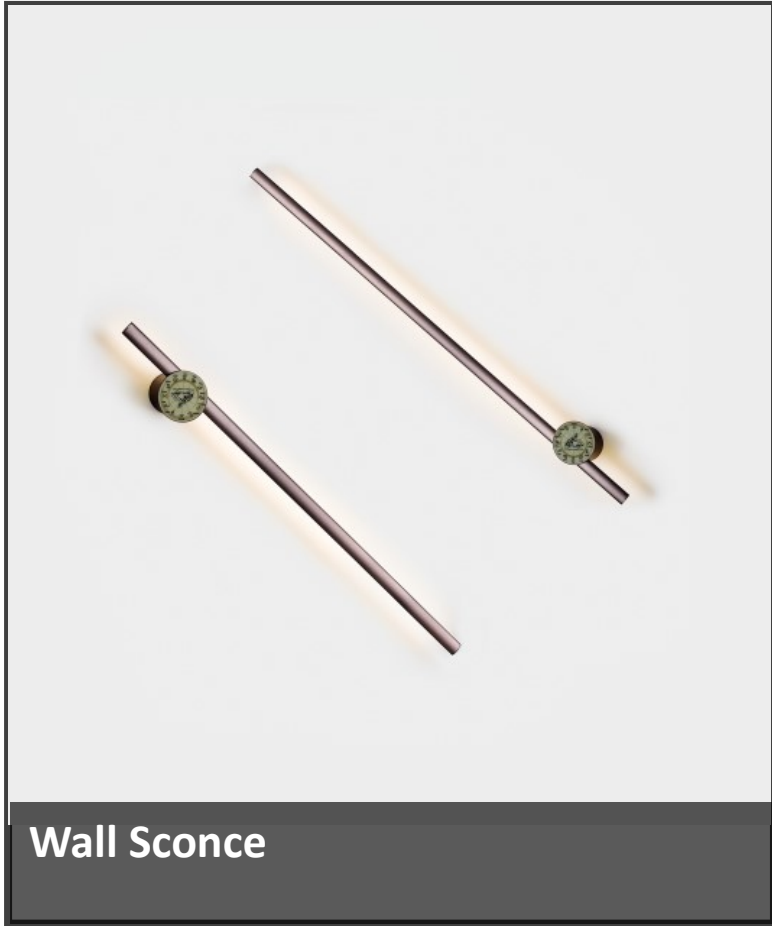

|             |  |      |
|-------------|--|------|
| Catalog #   |  | Type |
| Project     |  |      |
| Comments    |  | Date |
| Prepared By |  |      |

**Wall Sconce**

## ORDERING INFORMATION

| Model         | Finish         | Material     | Electrical | CCT       |
|---------------|----------------|--------------|------------|-----------|
| 1 - DZ-131123 | 1 - Deep Taupe | 1 - Aluminum | 1 - 120V   | 1 - 3000K |

### DIMENSIONAL INFORMATION

|        |       |
|--------|-------|
| Height | 47.2" |
| Width  | 5.3"  |
| Depth  | 4.4"  |