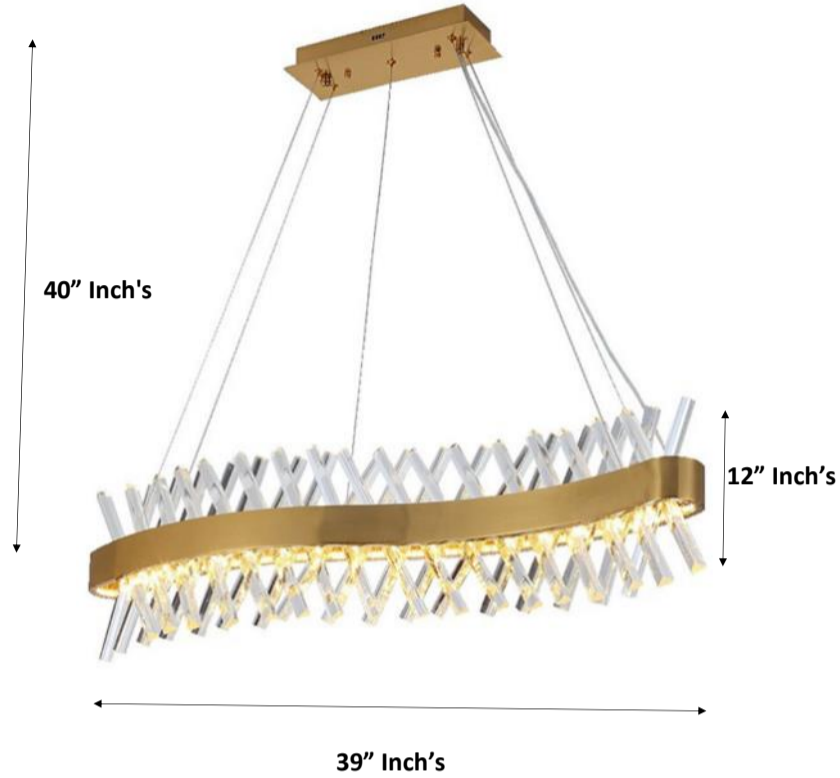

## ORDERING INFORMATION

DZ-9967P/L1	FINISH	CCT	ELECTRICAL	Material	Wattage
	1- Gold	1 - 3000K	1 - 120V 2 - 277V	1 - Stainless steel 2 - Crystals	1 - 48W

### Light Source

LED Strips

### Dimensions

W 39" / D 4" / H 12" / 15 lb.