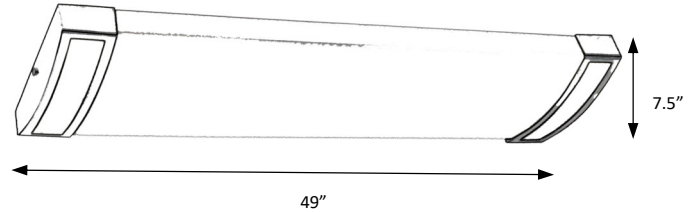

Catalog #		Type
Project		
Comments		Data
Prepared By		

NOAM LED FIXTURE

ORDERING INFORMATION

NB-IL2036	SIZE (LxWxH)	FINISH	CCT	ELECTRICAL	DIMMING OPTIONS
	49" x 7 1/2" x 2 3/4"	1 - Satin Nickel	1 - 3000K 2 - 4000K 3 - 5000K	1 - 120V	1 - TRIAC Dim 2 - FWD Dimming

SPECIFICATIONS

DIMENSIONS

Length: 49"
Width: 7 1/2"
Height: 2 3/4"

ADDITIONAL INFORMATION

Material: Steel Housing, Smooth Acrylic Diffuser
Finish: Satin Nickel
Shade finish: White

ELECTRICAL

Input Voltage: 120V
Wattage: 40W LED
Light Source: Solid State Integral LED
Color Temp. (CCT): 3000K - 5000K
Lumen Output: Up to 4000 lumens
Dimming Type: TRIAC / ELV .