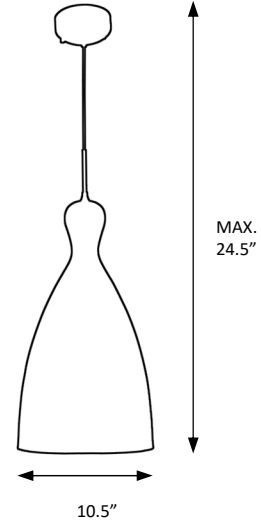

Catalog #		Type
Project		
Comments		Data
Prepared By		

ORDERING INFORMATION

IL-WLD021	SIZE	FINISH	CCT	ELECTRICAL	OPTIONS
	D x H: 10.5" x 24.5"	1 - Black	1 - 2700K 2 - 4000K 3 - 5000K	1 - 120V 2 - 277V	1 - TRIAC Dim 2 - 0 - 10V

SPECIFICATIONS

DIMENSIONS

Height: 24.5" Max adjustable
Minimum Height: 7"
Dimensions: 10.5"

ELECTRICAL

Input Voltage: 120V
Wattage: 4.8W
Light Source: LED
Color Temp. (CCT): 2700K
Lumen Output: 200 lm
Dimming Type: TRIAC / ELV . (0-10V available on request)