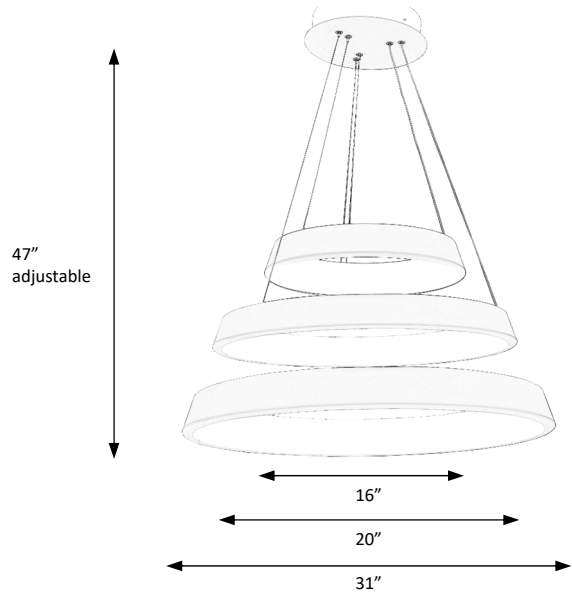

Catalog #		Type
Project		
Comments		Data
Prepared By		

ORDERING INFORMATION

DZ-TPLD20110928	SIZE	FINISH	CCT	ELECTRICAL	OPTIONS
	Dia: 31"	1 - Black	3 - 3000K	1 - 120V	1 - TRIAC Dim
		2 - White	4 - 4000K	2 - 277V	2 - 0 - 10V
		3 - Custom	5 - 5000K		
			6 - 6000K		

SPECIFICATIONS

DIMENSIONS

Height: 47" Max adjustable
 Minimum Height: 6"
 Diameters: Ø31" Outer Ring

FINISH

Matt white
 Optional: White available on request

ELECTRICAL

Input Voltage: 120V
 Wattage: 150W
 Light Source: Solid State Integral LED
 Color Temp. (CCT): 3000K - 6000K
 Lumen Output: 11250 lm
 Dimming Type: TRIAC / ELV . (0-10V available on request)