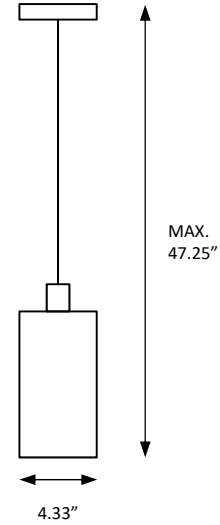

## ORDERING INFORMATION

DZ-TP20160312-1-P	SIZE	FINISH	CCT	ELECTRICAL	OPTIONS
	D x H: 4.33" x 47.25"	1 - Metal & Purple Glass	1 - 2700K 2 - 4000K 3 - 5000K	1 - 120V 2 - 277V	1 - TRIAC Dim 2 - 0 - 10V

### DIMENSIONS

Height: 47.25" Max adjustable  
Minimum Height: 7"  
Dimensions: 4.33" x 47.25" (Maximum)