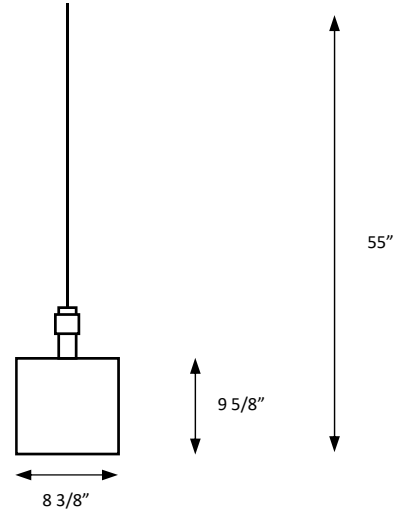

Catalog #		Type
Project		
Comments		Data
Prepared By		

RUSTICA SUSPENDED LUMINAIRE

ORDERING INFORMATION

DZ-P1417	SIZE (DxH)	FINISH	CCT	ELECTRICAL	DIMMING OPTIONS
	8 3/8" x 18 1/4"	1 - Satin Nickel 2 - Chrome	1 - 3000K 2 - 4000K 3 - 5000K	1 - 120V 2 - 277V	1 - TRIAC Dim 2 - FWD Dimming

SPECIFICATIONS

DIMENSIONS

Height: 55" Max adjustable
Minimum Height: 10"
Diameters: Ø 8 3/8"

ELECTRICAL

Input Voltage: 120V
Wattage: 3 x 15W LED
Light Source: Medium Base
Color Temp. (CCT): 3000K - 5000K
Lumen Output: Up to 3150 lumens
Dimming Type: TRIAC / ELV .

OPTIONS

Chrome with opal glass is available.

ADDITIONAL INFORMATION

1 x Body - Steel - Satin Nickel / Chrome
3 x 12" Stem - Steel - Satin Nickel
1 x 6" Stem - Steel - Satin Nickel