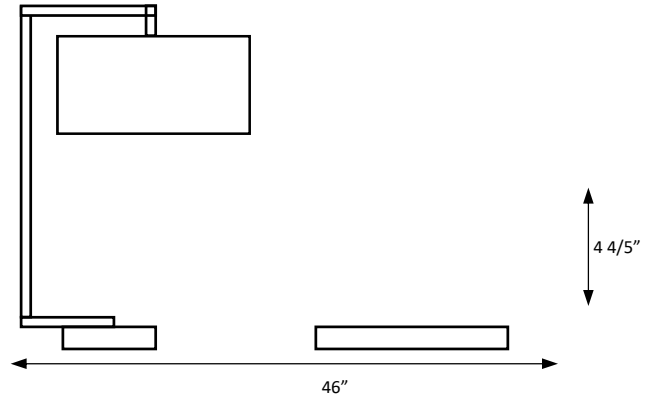

Catalog #		Type
Project		
Comments		Data
Prepared By		

ORDERING INFORMATION

DZ-LV232	SIZE (WxH)	FINISH	CCT	ELECTRICAL	DIMMING OPTIONS
	8"x5"	1 - Satin Nickel	1 - 3000K 2 - 4000K 3 - 5000K	1 - 120V	1 - TRIAC Dim 2 - FWD Dimming

SPECIFICATIONS

DIMENSIONS

Length: 46"
Height: 4 4/5"

ELECTRICAL

Input Voltage: 120V
Wattage: 23W LED
Light Source: Solid State Integral LED
Color Temp. (CCT): 3000K - 5000K
Lumen Output: Up to 1950 lumens
Dimming Type: TRIAC / ELV .

ADDITIONAL INFORMATION

Material: White hardback shade
(1) medium base socket
(1) on/off rocker switch on base
(1) power outlet on base
8' black cord.
USB port version available