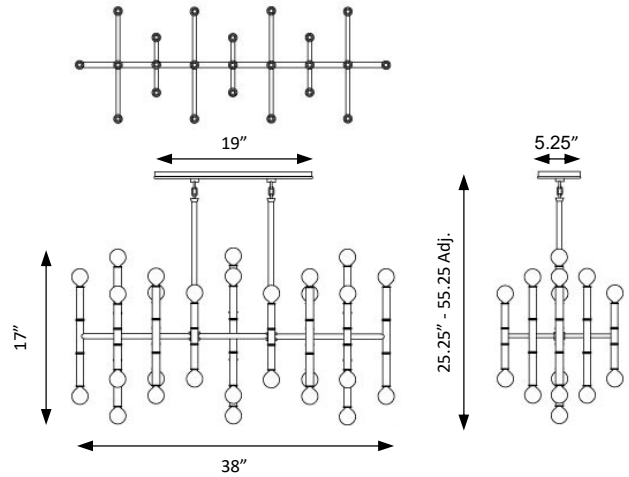

Catalog #		Type
Project		
Comments		Data
Prepared By		

ORDERING INFORMATION

DZ-LTZ3817	SIZE	FINISH	CCT	ELECTRICAL	OPTIONS
	38" x 17"	1 - Black 2 - White 3 - Bronze	1 - 3000K 2 - 4000K 3 - 5000K 4 - 6000K	1 - 120V 2 - 277V	1 - TRIAC Dim 2 - 0 - 10V

SPECIFICATIONS

DIMENSIONS

Height: 55.25" Max adjustable
Minimum Height: 25.25"

FINISH

Bronze
Optional: White available on request

ELECTRICAL

Input Voltage: 120V
Wattage: 1050W
Light Source: LED Bulb
Color Temp. (CCT): 3000K - 6000K
Lumen Output: 20160 lm
Dimming Type: TRIAC / ELV . (0-10V available on request)