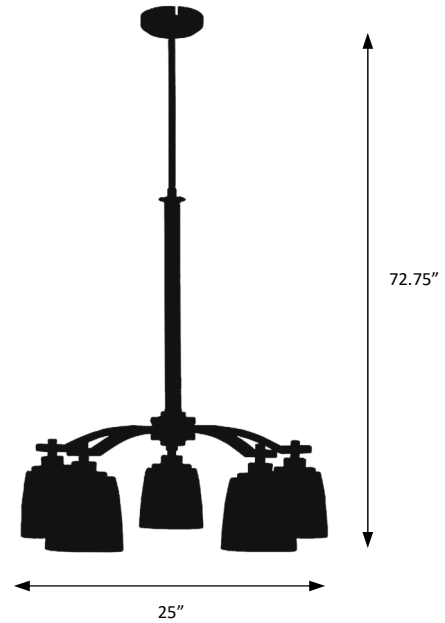

Catalog #		Type
Project		
Comments		Data
Prepared By		

ORDERING INFORMATION

DZ-ICH463A05	SIZE (DxH)	FINISH	CCT	ELECTRICAL	DIMMING OPTIONS
	5" x 72.75"	1 - Brushed Nickel	1 - 3000K 2 - 4000K 3 - 5000K	1 - 120V 2 - 277V	1 - TRIAC Dim 2 - FWD Dimming

SPECIFICATIONS

DIMENSIONS

Height: 72.75" Max adjustable
Minimum Height: 24.5"
Diameters: Ø25"

ELECTRICAL

Input Voltage: 120V
Wattage: 5 x 15W LED
Light Source: Medium Base
Color Temp. (CCT): 3000K - 5000K
Lumen Output: Up to 5250 lumens
Dimming Type: TRIAC / ELV .

MOUNTING

2 mounting options

ADDITIONAL INFORMATION

Glass size: 5" W x 4 3/4" H
Canopy size: 4 3/4" diameter