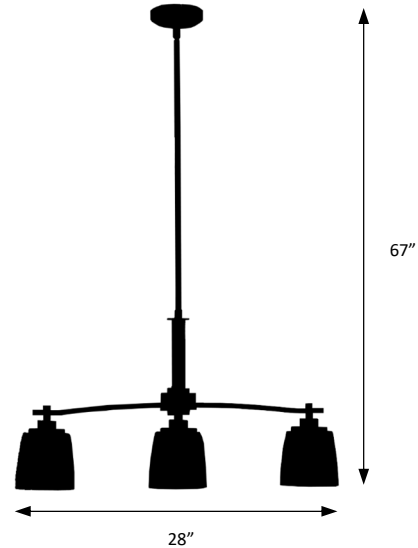

## ORDERING INFORMATION

DZ-ICH463A03	SIZE (WxH)	FINISH	CCT	ELECTRICAL	DIMMING OPTIONS
	28" x 67"	1 - Brushed Nickel	1 - 3000K 2 - 4000K 3 - 5000K	1 - 120V 2 - 277V	1 - TRIAC Dim 2 - FWD Dimming

### DIMENSIONS

Height: 67" Max adjustable  
Minimum Height: 19"  
Width: Ø28"

### ADDITIONAL INFORMATION

Glass size: 5" W x 4 ¾" H  
Canopy size: 4 ¾" diameter