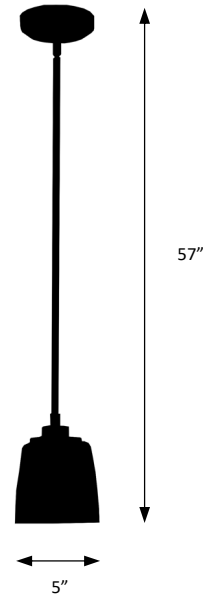

Catalog #		Type
Project		
Comments		Data
Prepared By		

RUSTICA SUSPENDED LUMINAIRE

ORDERING INFORMATION

DZ-ICH463A01	SIZE (DxH)	FINISH	CCT	ELECTRICAL	DIMMING OPTIONS
	5" x 57"	1 - Brushed Nickel	1 - 3000K 2 - 4000K 3 - 5000K	1 - 120V 2 - 277V	1 - TRIAC Dim 2 - FWD Dimming

SPECIFICATIONS

DIMENSIONS

Height: 57" Max adjustable
Minimum Height: 9"
Diameters: Ø25"

ADDITIONAL INFORMATION

Glass size: 5" W x 4 ¾" H
Canopy size: 4 ¾" diameter

ELECTRICAL

Input Voltage: 120V
Wattage: 1 x 15W LED
Light Source: Medium Base
Color Temp. (CCT): 3000K - 5000K
Lumen Output: Up to 1050 lumens
Dimming Type: TRIAC / ELV .