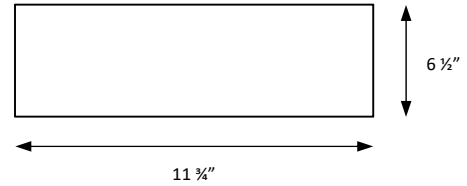

| | | |
|-------------|--|------|
| Catalog # | | Type |
| Project | | |
| Comments | | Data |
| Prepared By | | |

DRUM CEILING LUMINAIRE

ORDERING INFORMATION

| DZ-FM6252 | SIZE (DxH) | FINISH | CCT | ELECTRICAL | DIMMING OPTIONS |
|-----------|--------------|-------------------------|-------------------------------------|----------------------|----------------------------------|
| | 11 ¾" x 6 ½" | 1 - Chrome 2 - White | 1 - 3000K 2 - 4000K 3 - 5000K | 1 - 120V 2 - 277V | 1 - TRIAC Dim 2 - FWD Dimming |

SPECIFICATIONS

DIMENSIONS

Height: 6 ½"
Diameters: Ø11 ¾"

OPTIONS

White finishes available on request

ELECTRICAL

Input Voltage: 120V
Wattage: 3 x 15W LED
Light Source: Medium Base
Color Temp. (CCT): 3000K - 5000K
Lumen Output: Up to 3150 lumens
Dimming Type: TRIAC / ELV .