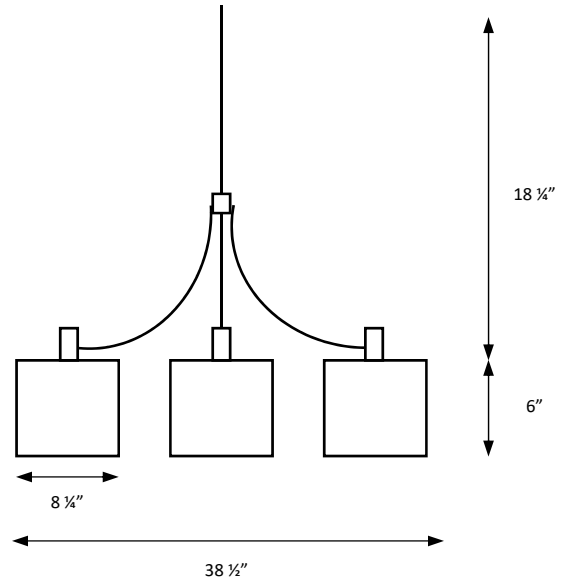

Catalog #		Type
Project		
Comments		Data
Prepared By		

ORDERING INFORMATION

DZ-F3086/3	SIZE (WxH)	FINISH	CCT	ELECTRICAL	DIMMING OPTIONS
	8 ¼" x 18 ¼"	1 - Satin Nickel 2 - Chrome	1 - 3000K 2 - 4000K 3 - 5000K	1 - 120V 2 - 277V	1 - TRIAC Dim 2 - FWD Dimming

SPECIFICATIONS

DIMENSIONS

Height: 18 ¼" Max adjustable
Minimum Height: 10"
Width: 38 ½"

ELECTRICAL

Input Voltage: 120V
Wattage: 3 x 15W LED
Light Source: Medium Base
Color Temp. (CCT): 3000K - 5000K
Lumen Output: Up to 3150 lumens
Dimming Type: TRIAC / ELV .

OPTIONS

Chrome with opal glass is available.

ADDITIONAL INFORMATION

1 x Body - Steel - Satin Nickel / Chrome
4 x 12" Stem - Steel - Satin Nickel
1 x 6" Stem - Steel - Satin Nickel