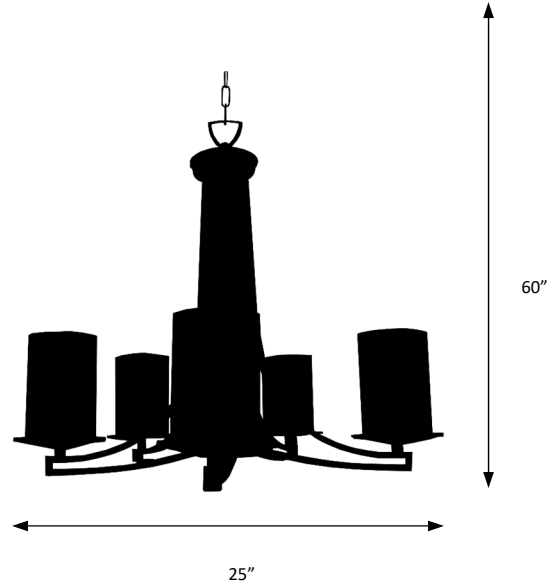

Catalog #		Type
Project		
Comments		Data
Prepared By		

RUSTICA SUSPENDED LUMINAIRE

ORDERING INFORMATION

DZ-DVP9025	SIZE (DxH)	FINISH	CCT	ELECTRICAL	DIMMING OPTIONS
	5" x 72.75"	1 - Oil rubbed Bronze 2 - Buffed Nickle 3 - Chrome 4 - Graphite	1 - 3000K 2 - 4000K 3 - 5000K	1 - 120V 2 - 277V	1 - TRIAC Dim 2 - FWD Dimming

SPECIFICATIONS

DIMENSIONS

Height: 60" Max adjustable
Minimum Height: 27"
Width: 25"

ELECTRICAL

Input Voltage: 120V
Wattage: 5 x 15W LED
Light Source: Medium Base
Color Temp. (CCT): 3000K - 5000K
Lumen Output: Up to 5250 lumens
Dimming Type: TRIAC / ELV .

OPTIONS

Graphite with half opal glass is available.

ADDITIONAL INFORMATION

Chain: 3 ft