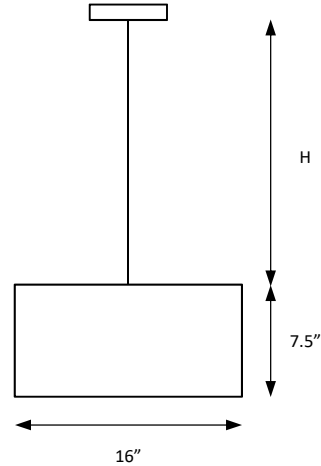

Catalog #		Type
Project		
Comments		Data
Prepared By		

ORDERING INFORMATION

DZ-DVP1120	SIZE (DxH)	FINISH	CCT	ELECTRICAL	DIMMING OPTIONS
	16" x 7.5"	1 - Chrome 2 - Graphite 3 - Bronze 4 - Satin	1 - 3000K 2 - 4000K 3 - 5000K	1 - 120V 2 - 277V	1 - TRIAC Dim 2 - FWD Dimming

SPECIFICATIONS

DIMENSIONS

Height: 49" Max adjustable
 Minimum Height: 9"
 Diameters: Ø16"

ELECTRICAL

Input Voltage: 120V
 Wattage: 3 x 15W LED
 Light Source: Medium Base
 Color Temp. (CCT): 3000K - 5000K
 Lumen Output: Up to 3150 lumens
 Dimming Type: TRIAC / ELV .

OPTIONS

Oil rubbed bronze with Half Opal Glass
 Graphite with Half Opal Glass
 Satin with Half Opal Glass

ADDITIONAL INFORMATION

Height adjustable only during installation
 5 ft of wire