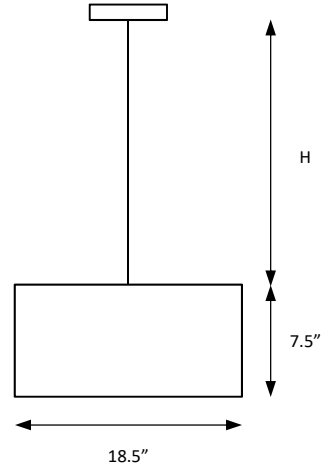

Catalog #		Type
Project		
Comments		Data
Prepared By		

ORDERING INFORMATION

DZ-DVP1105	SIZE (DxH)	FINISH	CCT	ELECTRICAL	DIMMING OPTIONS
	18.5" x 7.5"	1 - Chrome 2 - Graphite 3 - Bronze 4 - Satin	1 - 3000K 2 - 4000K 3 - 5000K	1 - 120V 2 - 277V	1 - TRIAC Dim 2 - FWD Dimming

SPECIFICATIONS

DIMENSIONS

Height: 49" Max adjustable
 Minimum Height: 9"
 Diameters: Ø18.5"

ELECTRICAL

Input Voltage: 120V
 Wattage: 3 x 15W LED
 Light Source: Medium Base
 Color Temp. (CCT): 3000K - 5000K
 Lumen Output: Up to 3150 lumens
 Dimming Type: TRIAC / ELV .

OPTIONS

Oil rubbed bronze with Half Opal Glass
 Graphite with Half Opal Glass
 Satin with Half Opal Glass

ADDITIONAL INFORMATION

Height adjustable only during installation
 5 ft of wire