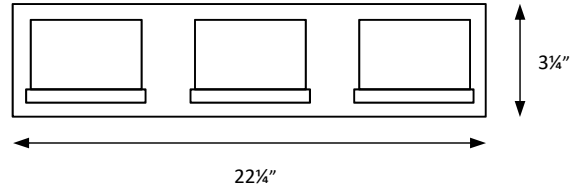

Catalog #		Type
Project		
Comments		Data
Prepared By		

PERDITA WALL LUMINAIRE

ORDERING INFORMATION

DZ-DVP0543	SIZE (WxH)	FINISH	CCT	ELECTRICAL	DIMMING OPTIONS
	22 1/4" x 3 1/4"	1 - Chrome 2 - Satin Nickel	1 - 3000K 2 - 4000K 3 - 5000K	1 - 120V 2 - 277V	1 - TRIAC Dim 2 - FWD Dimming

SPECIFICATIONS

DIMENSIONS

Height: 3 1/4"
Diameters: 22 1/4"

OPTIONS

Satin Nickel finishes available on request

ELECTRICAL

Input Voltage: 120V
Wattage: 3 x 5W LED
Light Source: Medium Base
Color Temp. (CCT): 3000K - 5000K
Lumen Output: Up to 960 lumens
Dimming Type: TRIAC / ELV .