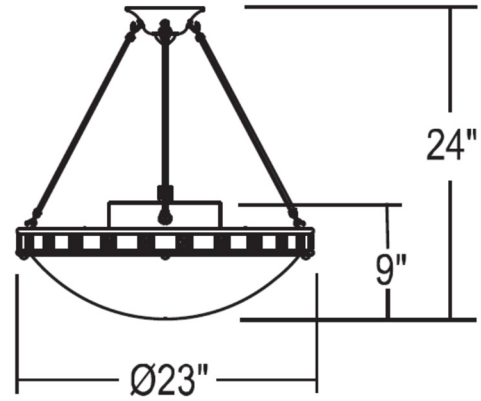

Catalog #		Type
Project	Valley Ranch Islamic ctr.	P
Comments		Data
Prepared By		

ORDERING INFORMATION

DZ-CUSTOM	SIZE	FINISH	CCT	ELECTRICAL	OPTIONS
	Dia: 24"	1 - Brushed Aluminum 2 - Custom	3000K	120V	TRIAC Dim

SPECIFICATIONS

DIMENSIONS

Height: 24"
Diameters: Ø24" Outer Ring

FINISH

Brushed Aluminum w/ Satin Black Painted Accents

ELECTRICAL

Input Voltage: 120V
Wattage: 50W
Light Source: LED
Color Temp. (CCT): 3000K
Lumen Output: 4000 lm
Dimming Type: TRIAC / ELV.