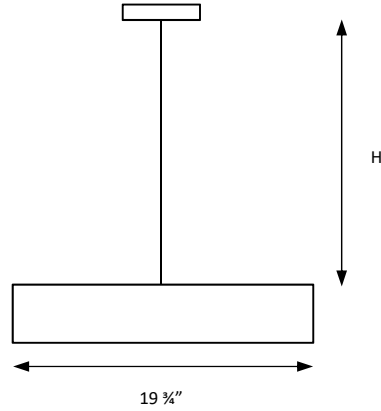

Catalog #		Type
Project		
Comments		Data
Prepared By		

DRUM SUSPENDED LUMINAIRE

ORDERING INFORMATION

DZ-CP4029	SIZE (DxH)	FINISH	CCT	ELECTRICAL	DIMMING OPTIONS
	19 3/4" x 42"	1 - Chrome 2 - White	1 - 3000K 2 - 4000K 3 - 5000K	1 - 120V 2 - 277V	1 - TRIAC Dim 2 - FWD Dimming

SPECIFICATIONS

DIMENSIONS

Height: 42" Max adjustable
Minimum Height: 13"
Diameters: Ø16"

ELECTRICAL

Input Voltage: 120V
Wattage: 5 x 15W LED
Light Source: Medium Base
Color Temp. (CCT): 3000K - 5000K
Lumen Output: Up to 5250 lumens
Dimming Type: TRIAC / ELV .

OPTIONS

Oil rubbed bronze with Half Opal Glass
Graphite with Half Opal Glass
Satin with Half Opal Glass

ADDITIONAL INFORMATION

Height is 13" to 42"
White Opal/Clear Glass in Chrome Finish.