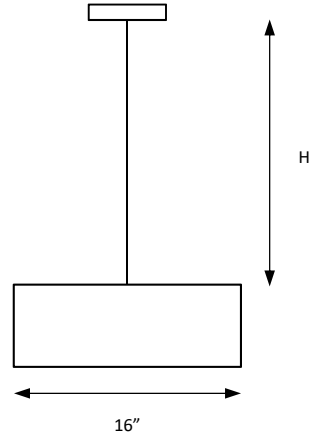

Catalog #		Type
Project		
Comments		Data
Prepared By		

DRUM SUSPENDED LUMINAIRE

ORDERING INFORMATION

DZ-CP4007	SIZE (DxH)	FINISH	CCT	ELECTRICAL	DIMMING OPTIONS
	16" x 42"	1 - Chrome 2 - White	1 - 3000K 2 - 4000K 3 - 5000K	1 - 120V 2 - 277V	1 - TRIAC Dim 2 - FWD Dimming

SPECIFICATIONS

DIMENSIONS

Height: 42" Max adjustable
Minimum Height: 13"
Diameters: Ø16"

ELECTRICAL

Input Voltage: 120V
Wattage: 5 x 15W LED
Light Source: Medium Base
Color Temp. (CCT): 3000K - 5000K
Lumen Output: Up to 5250 lumens
Dimming Type: TRIAC / ELV .

OPTIONS

Oil rubbed bronze with Half Opal Glass
Graphite with Half Opal Glass
Satin with Half Opal Glass

ADDITIONAL INFORMATION

Height is 13" to 42"
White Opal/Clear Glass in Chrome Finish.