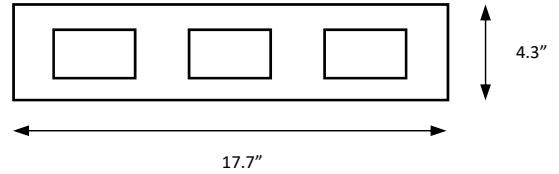

## ORDERING INFORMATION

DZ-94653A	SIZE (DxH)	FINISH	CCT	ELECTRICAL	DIMMING OPTIONS
	17.7" x 4.3"	1 - Chrome	1 - 3000K 2 - 4000K 3 - 5000K	1 - 120V 2 - 277V	1 - TRIAC Dim 2 - FWD Dimming

### DIMENSIONS

Height: 10 ¼"  
Diameters: Ø12"

### ADDITIONAL INFORMATION

Overhang: 4.96"  
Canopy Width: 17.7 mm  
Canopy Depth: 4.3 mm  
Canopy Height: 40 mm