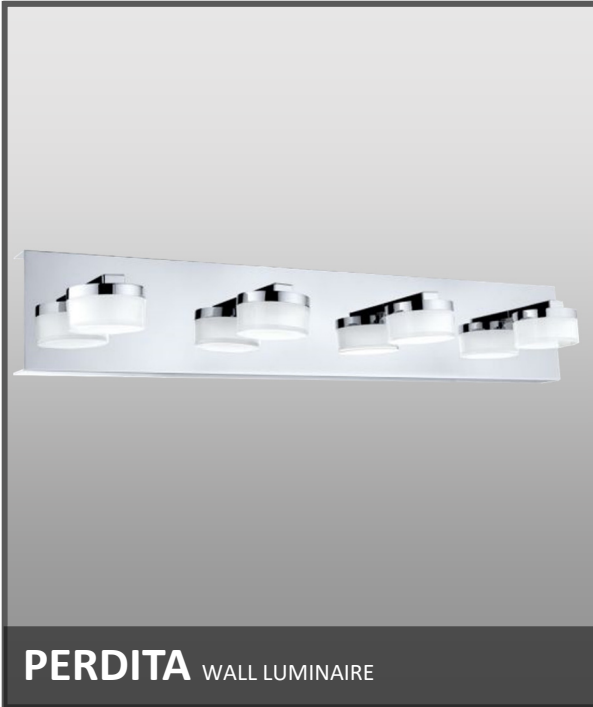

Catalog #		Type
Project		
Comments		Data
Prepared By		

**PERDITA** WALL LUMINAIRE

**ORDERING INFORMATION**

DZ-201494A	SIZE (DxH)	FINISH	CCT	ELECTRICAL	DIMMING OPTIONS
	24.3" x 4.3"	1 - Chrome	1 - 3000K 2 - 4000K 3 - 5000K	1 - 120V 2 - 277V	1 - TRIAC Dim 2 - FWD Dimming

**SPECIFICATIONS**

**DIMENSIONS**

Height: 10 ¼"  
Diameters: Ø12"

**ELECTRICAL**

Input Voltage: 120V  
Wattage: 4 x 4.5W LED  
Light Source: Solid State Integral LED  
Color Temp. (CCT): 3000K - 5000K  
Lumen Output: Up to 1920 lumens  
Dimming Type: TRIAC / ELV .

**OPTIONS**

Enclosure Material: steel  
Enclosure Color: chrome  
Glass / Shade Material: plastic  
Glass / Shade Color: clear

**ADDITIONAL INFORMATION**

Overhang: 4.96"  
Canopy Width: 24.3 mm  
Canopy Depth: 4.3 mm  
Canopy Height: 40 mm