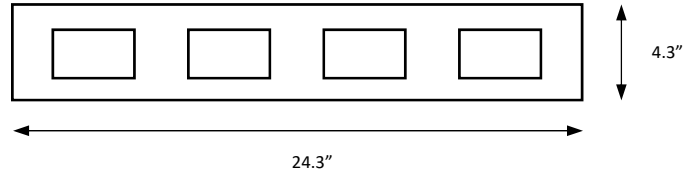

Catalog #		Type
Project		
Comments		Data
Prepared By		

**PERDITA** WALL LUMINAIRE

**ORDERING INFORMATION**

DZ-201494A	SIZE (DxH)	FINISH	CCT	ELECTRICAL	DIMMING OPTIONS
	24.3" x 4.3"	1 - Chrome	1 - 3000K 2 - 4000K 3 - 5000K	1 - 120V 2 - 277V	1 - TRIAC Dim 2 - FWD Dimming

**SPECIFICATIONS**

**DIMENSIONS**

Height: 10 ¼"  
Diameters: Ø12"

**ELECTRICAL**

Input Voltage: 120V  
Wattage: 4 x 4.5W LED  
Light Source: Solid State Integral LED  
Color Temp. (CCT): 3000K - 5000K  
Lumen Output: Up to 1920 lumens  
Dimming Type: TRIAC / ELV .

**OPTIONS**

Enclosure Material: steel  
Enclosure Color: chrome  
Glass / Shade Material: plastic  
Glass / Shade Color: clear

**ADDITIONAL INFORMATION**

Overhang: 4.96"  
Canopy Width: 24.3 mm  
Canopy Depth: 4.3 mm  
Canopy Height: 40 mm