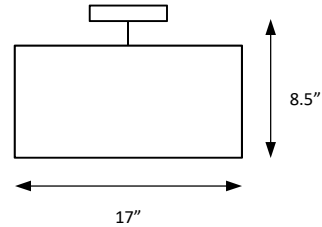

Catalog #		Type
Project		
Comments		Data
Prepared By		

DRUM CEILING LUMINAIRE

ORDERING INFORMATION

DZ-1015	SIZE (DxH)	FINISH	CCT	ELECTRICAL	DIMMING OPTIONS
	17" x 8.5"	1 - Chrome 2 - White	1 - 3000K 2 - 4000K 3 - 5000K	1 - 120V 2 - 277V	1 - TRIAC Dim 2 - FWD Dimming

SPECIFICATIONS

DIMENSIONS

Height: 8.5"
Diameters: Ø17"

OPTIONS

White finishes available on request

ELECTRICAL

Input Voltage: 120V
Wattage: 3 x 15W LED
Light Source: Medium Base
Color Temp. (CCT): 3000K - 5000K
Lumen Output: Up to 3150 lumens
Dimming Type: TRIAC / ELV .