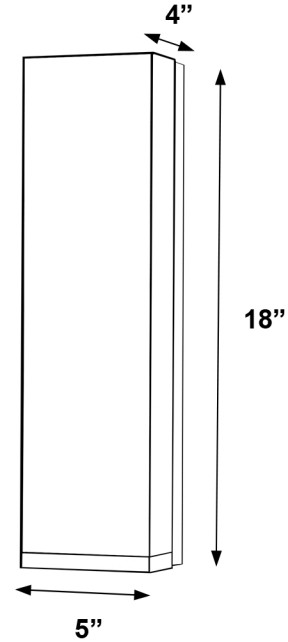

Catalog #		Type
Project		
Comments		Data
Prepared By		

ORDERING INFORMATION

DZ-SA512	SIZE (DxWxH)	FINISH	CCT	ELECTRICAL	DIMMING OPTIONS
	4" x 5" x 18"	1 - Frosted white opal acrylic	1 - 3000K 2 - 4000K 3 - 5000K	120V	Main Dimming

SPECIFICATIONS

DIMENSIONS

Depth: 4"
Width: 5"
Height: 18"

ADDITIONAL INFORMATION

Finish: Bronze
Shade finish: Frosted opal white acrylic

ELECTRICAL

Input Voltage: 120V
Wattage: 14W LED
Light Source: LED E12
Color Temp. (CCT): 3000K - 5000K