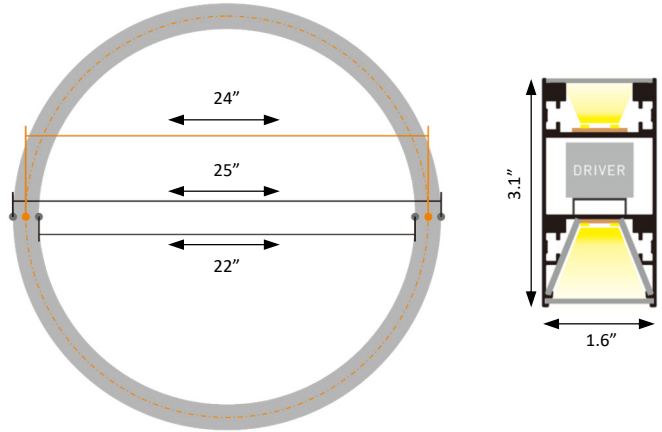

Catalog #		Type
Project		
Comments		Data
Prepared By		

BAND

ORDERING INFORMATION

DZ-LU4080	SIZE	FINISH	CCT	ELECTRICAL	OPTIONS
	25"×1.6"×3.1"	1 - Silver 2 - White 3 - Black	1 - 3000K 2 - 4000K 3 - 5000K 4 - 6000K	1 - 120V 2 - 277V	1 - TRIAC Dim 2 - 0 - 10V

SPECIFICATIONS

DIMENSIONS

Height: 47" Max adjustable
Minimum Height: 6"
Diameters: Ø25"

FINISH

Silver
Optional: White available on request

ELECTRICAL

Input Voltage: 120V
Wattage: 28W
Light Source: LED Bulb
Color Temp. (CCT): 3000K - 6000K
Lumen Output: 2545 lm
Dimming Type: TRIAC / ELV . (0-10V available on request)