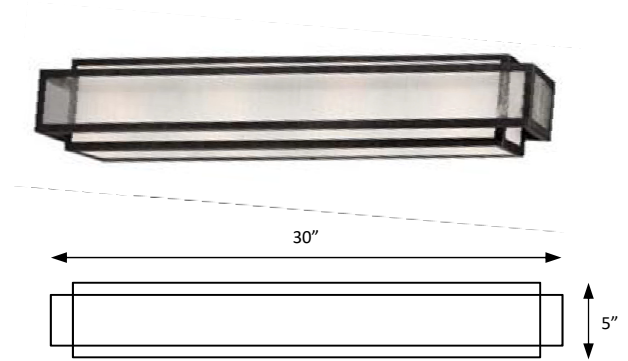

Catalog #		Type
Project		
Comments		Data
Prepared By		

This Camden Square 4-light Aged Steel finish is such a vision with its contemporary design. With bold silhouettes, dramatic clear seeded glass make the ultimate in urban sophistication. You will find no better way to highlight the charm.

ORDERING INFORMATION

DZ-LT203	SIZE	FINISH	CCT	ELECTRICAL	OPTIONS
	H x W x L: 5" x 5.5" x 30"	Aged Charcoal	3 - 3000K 4 - 4000K 5 - 5000K 6 - 6000K	1 - 120V 2 - 277V	1 - TRIAC Dim 2 - 0 - 10V

SPECIFICATIONS

DIMENSIONS

Length: 30"
Width: 5.5"
Height: 5"

FINISH

Aged Charcoal

ELECTRICAL

Input Voltage: 120V
Wattage: 400W
Light Source: LED Bulb
Color Temp. (CCT): 3000K - 6000K
Lumen Output: 28800 lm
Dimming Type: TRIAC / ELV . (0-10V available on request)