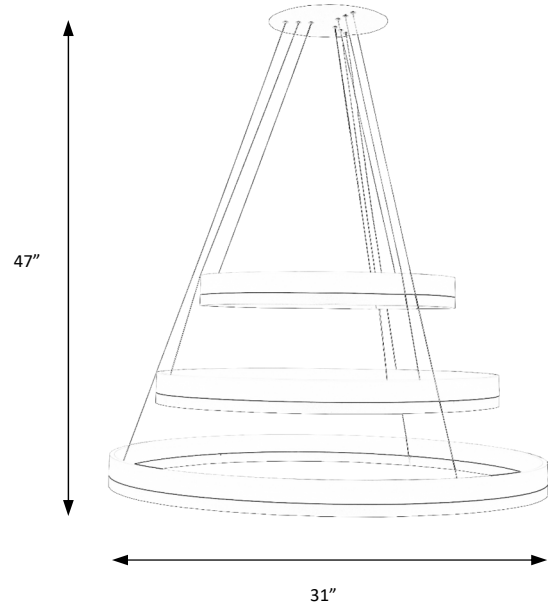

Catalog #		Type
Project		
Comments		Data
Prepared By		

ARENA

ORDERING INFORMATION

DZ-LC-011-AD007-150W	SIZE	FINISH	CCT	ELECTRICAL	OPTIONS
	D x H: 31" x 47"	1 - Black 2 - White 3 - Custom	3 - 3000K 4 - 4000K 5 - 5000K 6 - 6000K	1 - 120V 2 - 277V	1 - TRIAC Dim 2 - 0 - 10V

SPECIFICATIONS

DIMENSIONS

Height: 47" Max adjustable
Minimum Height: 6"
Diameters: Ø31"

FINISH

Black
Optional: White available on request

ELECTRICAL

Input Voltage: 120V
Wattage: 150W
Light Source: Solid State Integral LED
Color Temp. (CCT): 3000K - 6000K
Lumen Output: 10950 lm
Dimming Type: TRIAC / ELV . (0-10V available on request)