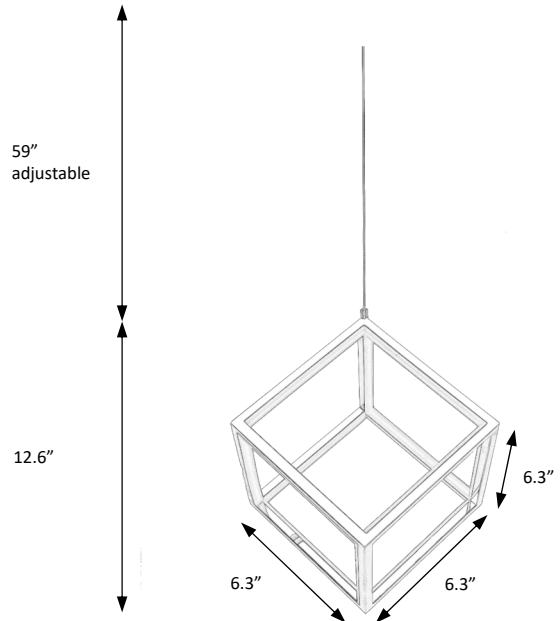

Catalog #		Type
Project		
Comments		Data
Prepared By		

ORDERING INFORMATION

DZ-TPLD20160912-L	SIZE	FINISH	CCT	ELECTRICAL	OPTIONS
	L x W: 6.3" x 6.3"	1 - Black 2 - White	3 - 3000K 4 - 4000K 5 - 5000K 6 - 6000K	1 - 120V 2 - 277V	1 - TRIAC Dim 2 - 0 - 10V

SPECIFICATIONS

DIMENSIONS

Height: 59" Max adjustable
Minimum Height: 6"
Dimensions: 6.3" x 12.6" (Diagonal)

FINISH

Black
Optional: White available on request

ELECTRICAL

Input Voltage: 120V
Wattage: 3x9W
Light Source: LED A19 - 9W
Color Temp. (CCT): 3000K - 6000K
Dimming Type: TRIAC / ELV . (0-10V available on request)