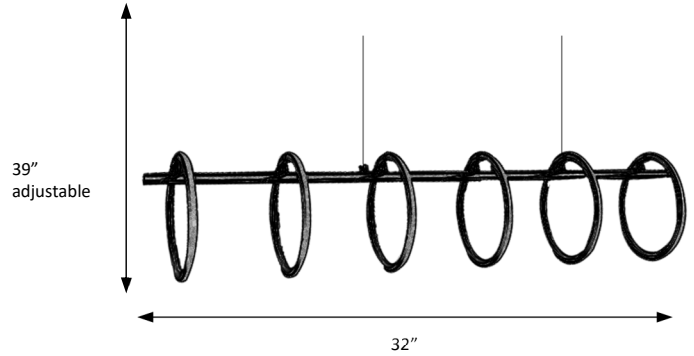

Catalog #		Type
Project		
Comments		Data
Prepared By		

ORDERING INFORMATION

DZ-L1100018-6	SIZE	FINISH	CCT	ELECTRICAL	OPTIONS
	H x W: 39" x 32"	1 - Chrome 2 - Custom	3 - 3000K 4 - 4000K 5 - 5000K 6 - 6000K	1 - 120V 2 - 277V	1 - TRIAC Dim

SPECIFICATIONS

DIMENSIONS

Height: 39" Max adjustable
Minimum Height: 6"
Diameters: Ø6.5"

FINISH

Chrome

ELECTRICAL

Input Voltage: 120V
Wattage: 36W
Light Source: Solid State Integral LED
Color Temp. (CCT): 3000K - 6000K
Lumen Output: 2592 lm
Dimming Type: TRIAC / ELV . (0-10V available on request)