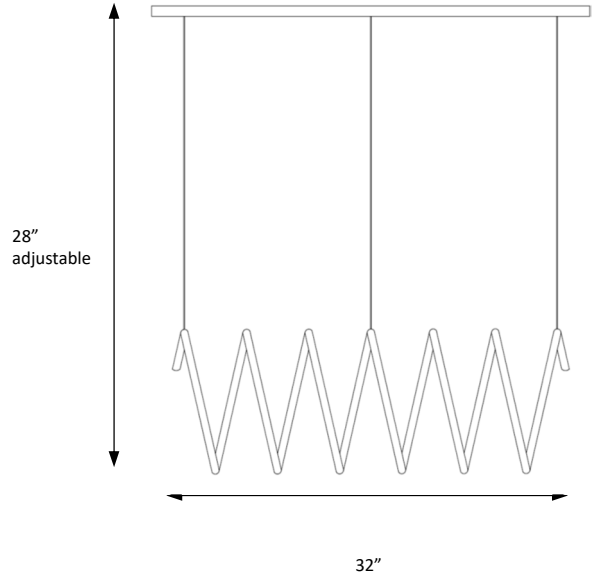

Catalog #		Type
Project		
Comments		Data
Prepared By		

ORDERING INFORMATION

DZ-LC-011-AC14-A	SIZE	FINISH	CCT	ELECTRICAL	OPTIONS
	H x W: 11" x 32"	1 - Black	3 - 3000K	1 - 120V	1 - TRIAC Dim
		2 - White	4 - 4000K	2 - 277V	
		3 - Custom	5 - 5000K		
			6 - 6000K		

SPECIFICATIONS

DIMENSIONS

Height: 28" Max adjustable
 Minimum Height: 6"
 Diameters: Ø11"

FINISH

Matt black
 Optional: White available on request

ELECTRICAL

Input Voltage: 120V
 Wattage: 90W
 Light Source: Solid State Integral LED
 Color Temp. (CCT): 3000K - 6000K
 Lumen Output: 6480 lm
 Dimming Type: TRIAC / ELV . (0-10V available on request)