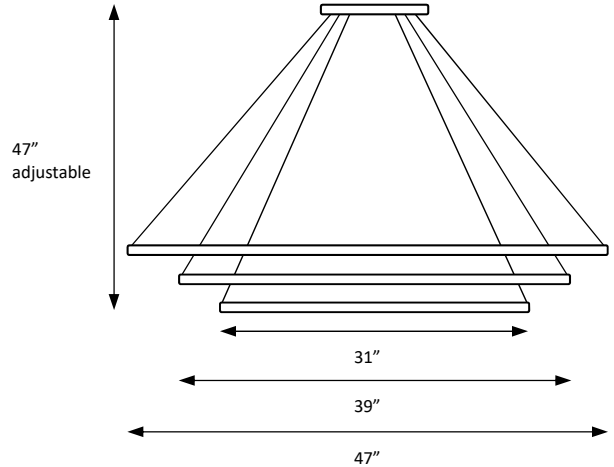

Catalog #		Type
Project		
Comments		Data
Prepared By		

**QUADRILATERAL**

**ORDERING INFORMATION**

DZ-LC-011-AC14-S01	SIZE	FINISH	CCT	ELECTRICAL	OPTIONS
	L x W: 47"x47"	1 - Black 2 - White 3 - Custom	3 - 3000K 4 - 4000K 5 - 5000K 6 - 6000K	1 - 120V 2 - 277V	1 - TRIAC Dim 2 - 0 - 10V

**SPECIFICATIONS**

**DIMENSIONS**

Height: 47" Max adjustable  
Minimum Height: 6"  
Dimensions: 47" Outer Ring

**FINISH**

Matt black  
Optional: White available on request

**ELECTRICAL**

Input Voltage: 120V  
Wattage: 196W  
Light Source: Solid State Integral LED  
Color Temp. (CCT): 3000K - 6000K  
Lumen Output: 14112 lm  
Dimming Type: TRIAC / ELV . (0-10V available on request)