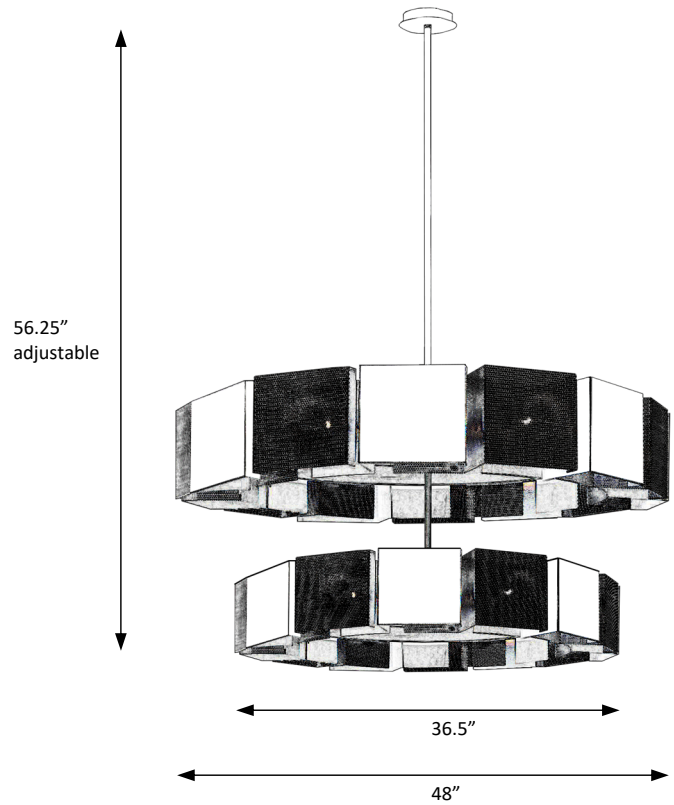

Catalog #		Type
Project		
Comments		Data
Prepared By		

**Darma**

**ORDERING INFORMATION**

DZ-DCDM-2	SIZE	FINISH	CCT	ELECTRICAL	OPTIONS
	Dia: 48"	Graphite and Satin Nickel	3 - 3000K 4 - 4000K 5 - 5000K 6 - 6000K	1 - 120V	1 - TRIAC Dim

**SPECIFICATIONS**

**DIMENSIONS**

Height: 56.25" Max adjustable  
Minimum Height: 14.25"  
Diameters: Ø48" Outer Ring

**FINISH**

Graphite and Satin Nickel

**ELECTRICAL**

Input Voltage: 120V  
Wattage: 9W x 20  
Light Source: LED A19 - 9W  
Color Temp. (CCT): 3000K - 6000K  
Dimming Type: TRIAC