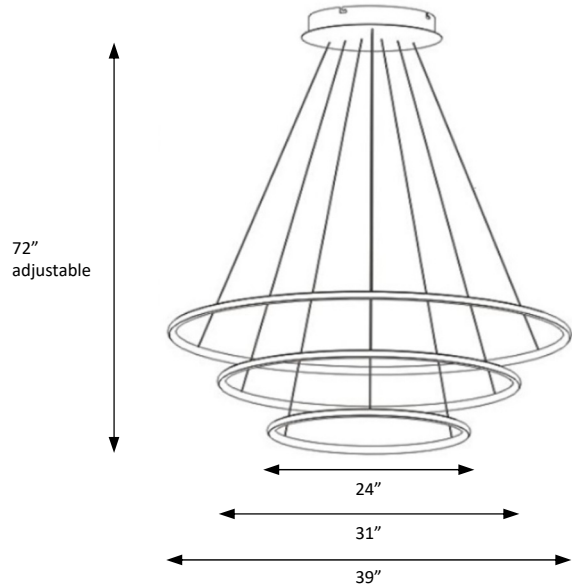

Catalog #		Type
Project		
Comments		Data
Prepared By		

RINGO

ORDERING INFORMATION

DZ-LC011-AC14-RO1	SIZE	FINISH	CCT	ELECTRICAL	OPTIONS
	Dia: 39"	1 - Black	3 - 3000K	1 - 120V	1 - TRIAC Dim
		2 - White	4 - 4000K	2 - 277V	2 - 0 - 10V
		3 - Custom	5 - 5000K		
			6 - 6000K		

SPECIFICATIONS

DIMENSIONS

Height: 72" Max adjustable
 Minimum Height: 6"
 Diameters: Ø39" Outer Ring

FINISH

Matt black
 Optional: White available on request

ELECTRICAL

Input Voltage: 120V
 Wattage: 144W
 Light Source: Solid State Integral LED
 Color Temp. (CCT): 3000K - 6000K
 Lumen Output: 10800 lm
 Dimming Type: TRIAC / ELV . (0-10V available on request)