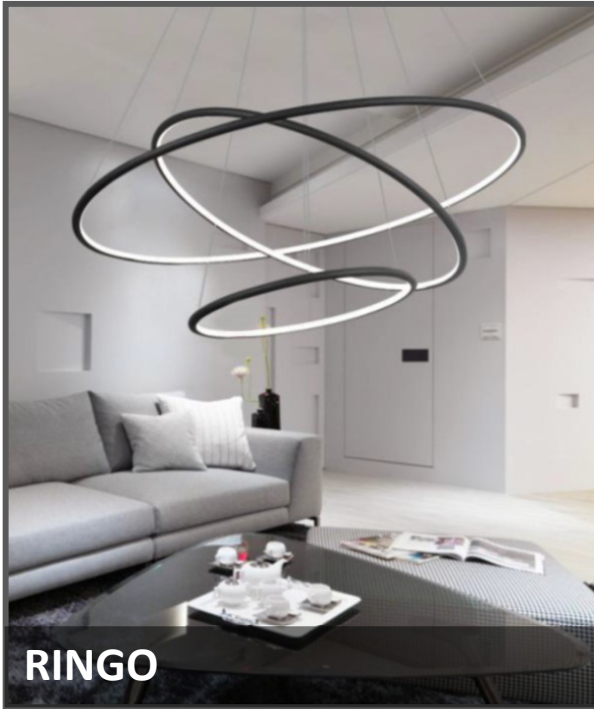

Catalog #		Type
Project		
Comments		Data
Prepared By		

RINGO

ORDERING INFORMATION

DZ-LC011-AC14-RO1	SIZE	FINISH	CCT	ELECTRICAL	OPTIONS
	Dia: 39"	1 - Black	3 - 3000K	1 - 120V	1 - TRIAC Dim
		2 - White	4 - 4000K	2 - 277V	2 - 0 - 10V
		3 - Custom	5 - 5000K		
			6 - 6000K		

SPECIFICATIONS

DIMENSIONS

Height: 72" Max adjustable
 Minimum Height: 6"
 Diameters: Ø39" Outer Ring

FINISH

Matt black
 Optional: White available on request

ELECTRICAL

Input Voltage: 120V
 Wattage: 144W
 Light Source: Solid State Integral LED
 Color Temp. (CCT): 3000K - 6000K
 Lumen Output: 10800 lm
 Dimming Type: TRIAC / ELV . (0-10V available on request)